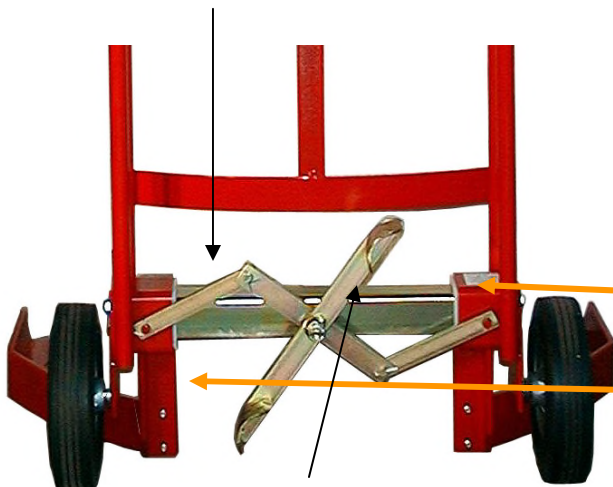

EZ-1F BREAKDOWN

#10101 FRAME

#10110-2 SEMI-PNEU WHEEL
#10110-P PNEUMATIC WHEEL

NOT SHOWN:

#10111 NYLON SHIM KIT

#10112 CLEVIS PIN

#10113 HAIR PIN

#10114 1/8"x1" COTTER PIN

#10115 5/8"x5" SOCKET SH BOLT

#10102 SLIDE HOUSING

#10107 LINK PLATES

#10106 RIGHT GRIPPING ARM

#10105 LEFT GRIPPING ARM

#10103 RIGHT SLIDE ASSEMBLY

#10104 LEFT SLIDE ASSEMBLY

#10108 FOOT PEDAL